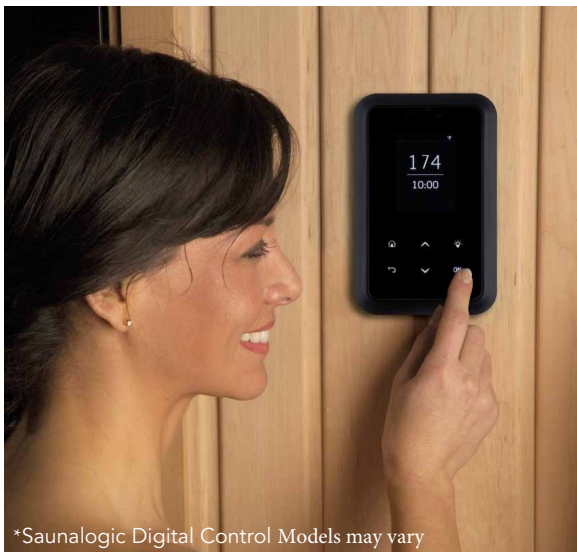

Hybrid InfraSauna's

FEATURES:

- ☺☺☺ Hemlock, Cedar or Adler interior & exterior
- ☺☺☺ CarbonFlex Far Infrared Technology
- ☺☺☺ Minimal maintenance ~10 min/use
- ☺☺☺ Sound system (styles may vary)
- ☺☺☺ Internal puck lighting
- ☺☺☺ Chromatic Light Therapy
- ☺☺☺ Bucket, ladle, thermometer, rocks
- ☺☺☺ Stainless steel Junior or Vike wet/dry heater
- ☺☺☺ SaunaLogic Digital controls
- ☺☺☺ 10-20 min. warm-up