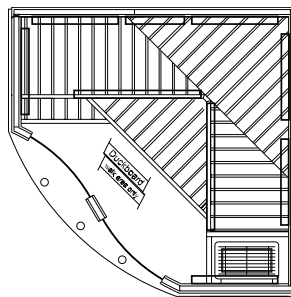

CC IS46

2-person

48" x 72" x 80"

(WxDxH) 15 amp/120 V

PS IS57, 5'x7'

PS IS57

3-person

60" x 84" x 80"

(WxDxH) 20 amp/120 V

PB IS67, 6'x7'

PB IS67

4-person

72" x 84" x 80"

(WxDxH) 20 amp/120 V

CC IS77, 7'x7'

CC IS77

5-person

84" x 84" x 80"

(WxDxH) 20 amp/120 V

45 Hampton Rd., Southampton NY, 11968 | t: 631.283.2837
 | info@harborhottubs.com | harborhottubs.com |

**HARBOR
HOT TUBS** 
 OUTDOOR EXPERIENCE

45 Hampton Rd., Southampton NY, 11968 | t: 631.283.2837
| info@harborhottubs.com | harborhottubs.com |