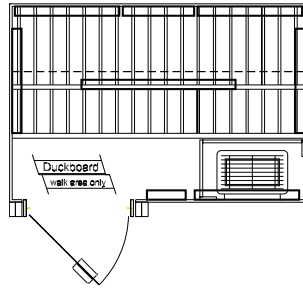

*Saunalogic Digital Control Models may vary

45 Hampton Rd., Southampton NY, 11968 | t: 631.283.2837
| info@harborhottubs.com | harborhottubs.com |

**HARBOR
HOT TUBS** 
OUTDOOR EXPERIENCE

MODELS & SIZES

CC IS46, 4'x6'

CC IS46

2-person

48" x 72" x 80"

(WxDxH) 15 amp/120 V

PS IS57, 5'x7'

PS IS57

3-person

60" x 84" x 80"

(WxDxH) 20 amp/120 V

PB IS67, 6'x7'

PB IS67

4-person

72" x 84" x 80"

(WxDxH) 20 amp/120 V

CC IS77, 7'x7'

CC IS77