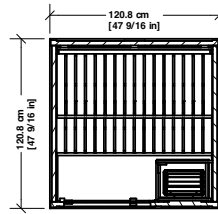

ALL HALLMARK SAUNAS INCLUDE

- Clear Canadian Hemlock interior and exterior
- Exterior finished with biodegradable wood treatment for luxurious look and for ease in maintenance
- Sound system (styles may vary)
- Internal puck lighting
- Interior low voltage lighting & color therapy lighting system
- Built-in floor with vinyl surface
- Simple hook & pin panel design; easily installs in less than an hour
- Stainless steel Junior or Viki wet/dry sauna heater
- SaunaLogic Digital controls
- 5 sizes available (4x4, 4x6, 5x5 corner, 5x7 and 6x6 corner)
- All Hallmark saunas are 80 inches high

Choose from 5 sizes (4x4, 4x6, 5x5 corner, 5x7 and 6x6 corner).

HM44 - 4' x 4'

HM46 - 4' x 6'

HM55c - 5' x 5'
Color Lighting System Shown

HM66c - 6' x 6'
Color Lighting System Shown

HM57 - 5' x 7'