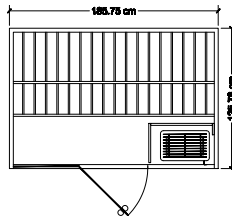

ALL HALLMARK SAUNAS INCLUDE

- Clear Canadian Hemlock interior and exterior
- Exterior finished with biodegradable wood treatment for luxurious look and for ease in maintenance
- Sound system (styles may vary)
- Internal puck lighting
- Interior low voltage lighting & color therapy lighting system
- Built-in floor with vinyl surface
- Simple hook & pin panel design; easily installs in less than an hour
- Stainless steel Junior or Viki wet/dry sauna heater
- SaunaLogic Digital controls
- 5 sizes available (4x4, 4x6, 5x5 corner, 5x7 and 6x6 corner)
- All Hallmark saunas are 80 inches high

HM57 - 5' x 7'

Interior 6' x 6'

Saunalogic Digital Control & Saunatone Radio

Hallmark is attractive in more ways than one. To the eye, top quality clear Canadian Hemlock inside and out reflects golden light in a warm, comforting glow. The exterior is protected with a biodegradable finish for a luxurious look and ease in maintenance. Interior puck lighting, color therapy lighting system and integrated sound system complete the aura of luxury.

But even though you wouldn't know it by looking at it, Hallmark is well-known as one of the best values in traditional saunas. And its clever hook and pin panel design means Hallmark is easily assembled in less than an hour. Hallmark saunas come complete with a built-in floor with vinyl surface, which makes cleaning and maintenance a breeze. The sauna is powered by stainless steel Helo Junior or Viki wet/dry sauna heaters, featuring the dependable climate-creating efficiency you'd expect of a Helo. Your comfort is easy to adjust using the intuitive SaunaLogic digital controls.

Choose from 5 sizes (4x4, 4x6, 5x5 corner, 5x7 and 6x6 corner).

HM44 - 4' x 4'

HM46 - 4' x 6'

HM55c - 5' x 5'
Color Lighting System Shown

HM66c - 6' x 6'
Color Lighting System Shown

HM57 - 5' x 7'