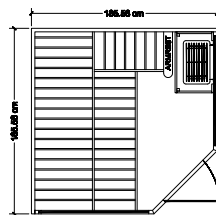

ALL HALLMARK SAUNAS INCLUDE

- Clear Canadian Hemlock interior and exterior
- Exterior finished with biodegradable wood treatment for luxurious look and for ease in maintenance
- Sound system (styles may vary)
- Internal puck lighting
- Interior low voltage lighting & color therapy lighting system
- Built-in floor with vinyl surface
- Simple hook & pin panel design; easily installs in less than an hour
- Stainless steel Junior or Viki wet/dry sauna heater
- SaunaLogic Digital controls
- 5 sizes available (4x4, 4x6, 5x5 corner, 5x7 and 6x6 corner)
- All Hallmark saunas are 80 inches high

But even though you wouldn't know it by looking at it, Hallmark is well-known as one of the best values in traditional saunas. And its clever hook and pin panel design means Hallmark is easily assembled in less than an hour. Hallmark saunas come complete with a built-in floor with vinyl surface, which makes cleaning and maintenance a breeze. The sauna is powered by stainless steel Helo Junior or Viki wet/dry sauna heaters, featuring the dependable climate-creating efficiency you'd expect of a Helo. Your comfort is easy to adjust using the intuitive SaunaLogic digital controls.

Choose from 5 sizes (4x4, 4x6, 5x5 corner, 5x7 and 6x6 corner).

HM44 - 4' x 4'

HM46 - 4' x 6'

HM55c - 5' x 5'
Color Lighting System Shown

HM66c - 6' x 6'
Color Lighting System Shown

HM57 - 5' x 7'