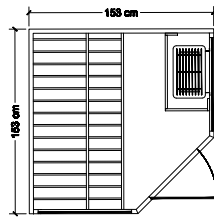

ALL HALLMARK SAUNAS INCLUDE

- Clear Canadian Hemlock interior and exterior
- Exterior finished with biodegradable wood treatment for luxurious look and for ease in maintenance
- Sound system (styles may vary)
- Internal puck lighting
- Interior low voltage lighting & color therapy lighting system
- Built-in floor with vinyl surface
- Simple hook & pin panel design; easily installs in less than an hour
- Stainless steel Junior or Viki wet/dry sauna heater
- SaunaLogic Digital controls
- 5 sizes available (4x4, 4x6, 5x5 corner, 5x7 and 6x6 corner)
- All Hallmark saunas are 80 inches high

Choose from 5 sizes (4x4, 4x6, 5x5 corner, 5x7 and 6x6 corner).

HM44 - 4' x 4'

HM46 - 4' x 6'

HM55c - 5' x 5'
Color Lighting System Shown

HM66c - 6' x 6'
Color Lighting System Shown

HM57 - 5' x 7'